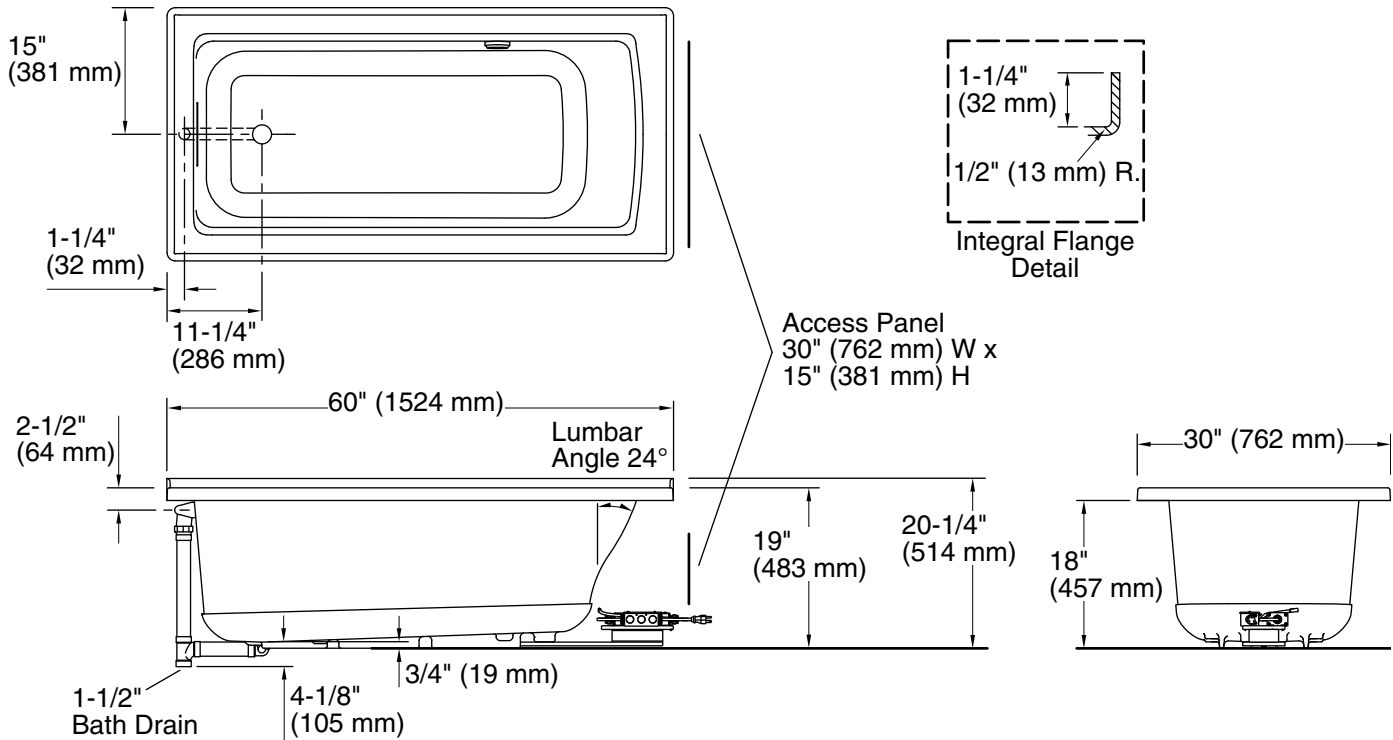

No change in measurements if connected with drain illustrated. (K-7272)

Required Electrical Service

One circuit required, protected with Class A Ground-Fault Circuit-Interrupter (GFCI). Outside North America, this device may be known as a Residual Current Device (RCD).

Heated Surface: 120 V, 15 A, 60 Hz

Technical Information

All product dimensions are nominal.

Installation: Three-wall alcove

Drain location: Left

Basin area, bottom: 45-1/8" x 19-11/16" (1146 mm x 500 mm)

Basin area, top: 52-1/8" x 22-1/16" (1324 mm x 560 mm)

Weight: 68 lbs (30.8 kg)

Minimum floor load: 45.5 lbs/ft² (222.2 kg/m²)

Water depth: 15-1/8" (384 mm)

Water capacity: 57 gal (215.8 L)

Electrical component rating: Heated Surface: 120 V, 0.5 A, 60 Hz, 65 W

Minimum flat for door: 2" (51 mm)

Notes

Measure your actual product for rough-in details.

Install this product according to the installation instructions.

The hot water supply should be 70% of the capacity of the bath or greater. Installations will vary.

ADA compliant when installed to the specific requirements of these regulations.